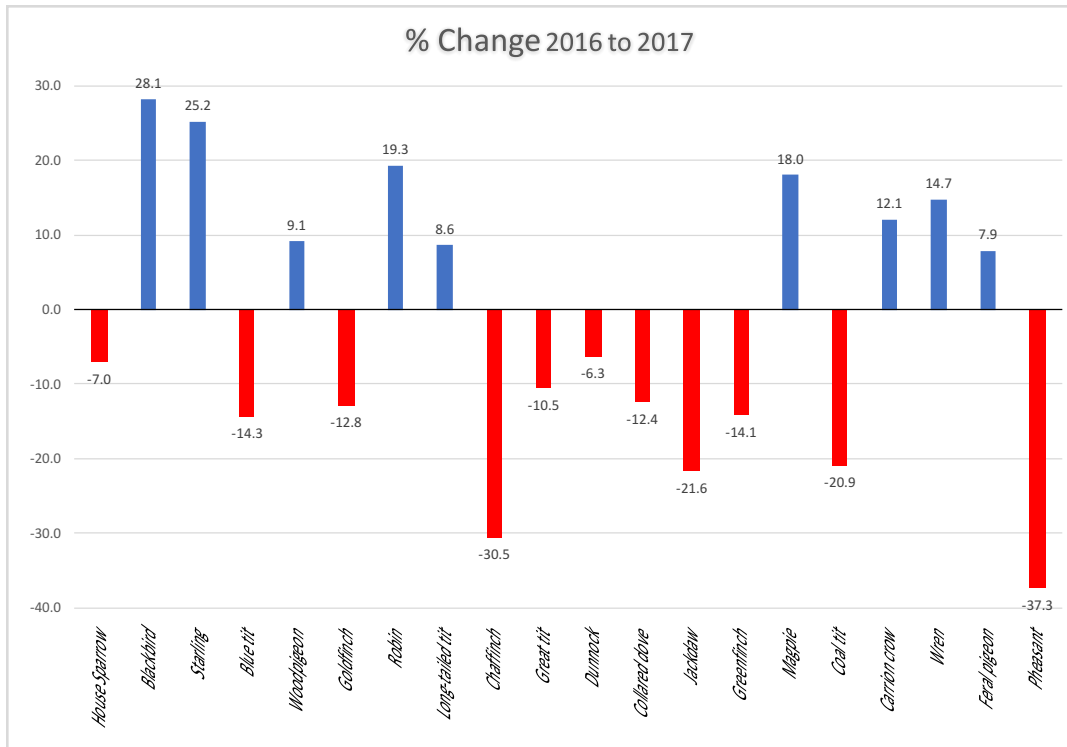

County	Species	Mean 2017	Rank 2017	% gardens 2017	Mean 2016	Rank 2016	% gardens 2016	% change 2016-2017	Change in Rank 2016-2017	% change in % gardens recorded
Rutland	House sparrow	5.3	1	79.3	5.7	1	74.5	-7.0	0	6.5
Rutland	Blackbird	4.0	2	98.4	3.1	2	93.8	28.1	0	4.9
Rutland	Starling	2.7	3	60.3	2.1	5	43.5	25.2	2	38.8
Rutland	Blue tit	2.5	4	82.6	2.9	3	81.4	-14.3	-1	1.5
Rutland	Woodpigeon	2.4	5	86.2	2.2	4	82.2	9.1	-1	4.8
Rutland	Goldfinch	1.8	6	43.6	2.1	7	42.9	-12.8	1	1.7
Rutland	Robin	1.6	7	91.5	1.4	10	85.4	19.3	3	7.1
Rutland	Long-tailed tit	1.5	8	37.0	1.4	9	31.4	8.6	1	18.1
Rutland	Chaffinch	1.4	9	48.5	2.1	6	55.6	-30.3	-3	-12.7
Rutland	Great tit	1.4	10	62.2	1.5	8	61.8	-10.5	-2	0.6
Rutland	Dunnock	1.2	11	58.9	1.3	11	57.5	-6.3	0	2.5
Rutland	Collared dove	1.1	12	52.5	1.3	13	51.6	-12.4	1	1.8
Rutland	Jackdaw	1.0	13	34.6	1.3	12	31.8	-21.6	-1	8.7
Rutland	Greenfinch	0.7	14	27.5	0.8	14	27.0	-14.1	0	1.9
Rutland	Magpie	0.6	15	35.7	0.5	16	32.3	18.0	1	10.6
Rutland	Coal tit	0.6	16	33.8	0.7	15	38.8	-20.9	-1	-13.0
Rutland	Carrion crow	0.5	17	20.1	0.5	17	20.0	12.1	0	0.5
Rutland	Wren	0.4	18	30.8	0.3	20	28.0	14.7	2	10.0
Rutland	Feral pigeon	0.4	19	14.5	0.3	19	11.3	7.9	0	28.8
Rutland	Pheasant	0.2	20	12.1	0.4	18	16.3	-37.3	-2	-25.5

RSPB Big Garden Birdwatch 2017