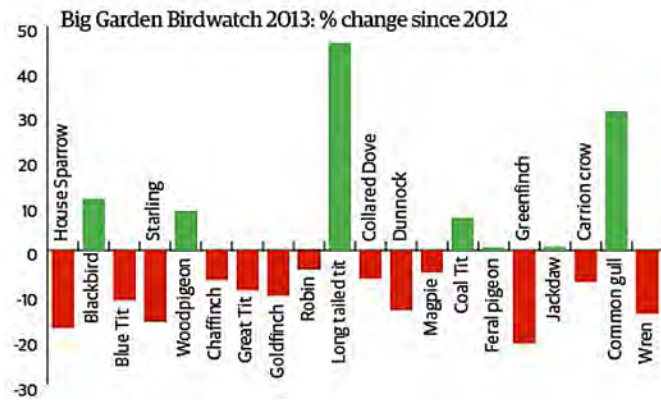

Nettle-leaved Bellflower  
(Uncommon/rare in Rutland)

**DAME'S-VIOLET**  
*Hesperis matronalis*

**MUSK MARROW**  
*Malva moschata*

**NETTLE-LEAVED BELLFLOWER**  
*Campanula trachelium*

Nipplewort
Oxeye Daisy
Oxford Ragwort
Pearlwort
Pineappleweed
Primrose
Red Campion
Red Clover
Red dead-nettle
Ribwort Plantain
Russion Vine
Scentless Mayweed
Selfheal
Sneezewort
Snowberry
Spear Thistle
Sun Spurge
Sweet Woodruff
Wild Strawberry
Wood Avens
Yellow Rattle
added 2017:
Stinging Nettle
Devil's bit scabious
Milk Thistle
Broad-leaved Dock
Spanish Bluebell
Snowdrop
Daffodil
Ivy
Meadow crane's-bill
Yarrow
<b>Trees</b>
Common Hawthorn
Dogwood
Elder
Field Maple
Guelder Rose
Hazel
Midland Hawthorne
Pendunculate Oak
Rowan
Silver Birch

**SPINDLE**  
*Euonymus europaeus*

**WAYFARING TREE**  
*Laburnum lantana*

**Dogwood** *Cornus sanguinea*

Spindle (Not common in Rutland)
Sycamore
Wayfaring-tree (Occasional in Rutland)
added 2017:
Apple tree
Plum tree
Bird Cherry
Buddleia
Walnut
Conifer sp.
Yew
<b>Birds:</b>
Blackbird
Blackcap
Blue tit *
Brambling
Bullfinch
Chaffinch *
Coal tit *
Collared dove
Crow
Dunnock (Hedge sparrow) *
Fieldfare
Garden Warbler
Goldcrest
Great spotted woodpecker
Goldfinch *
Great tit *
Greenfinch *
Grey wagtail
House sparrow * **
Jackdaw
Kestrel
Linnet
Long tailed tit
Magpie
Mistle thrush
Pheasant
Pied wagtail
Reed bunting
Robin *
Rook
Song thrush **
Sparrow hawk
Spotted flycatcher

*Those birds marked \* are reducing in number according to The Big Garden Birdwatch 2013 and 2017*

*Those birds marked \*\*Are on the Priority Bird List of the UK Biodiversity Action Plan*

Starling *
Swallow
Tree-creeper
Whitethroat
Wood pigeon
Wren *
Yellow wagtail
Yellowhammer **
Added 2017:
Chiffchaff